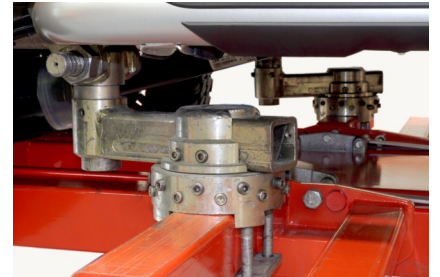

MATE

MELBOURNE AUTOMOTIVE TOOLS & EQUIPMENT

AUTOROBOT XLS++ SPEED BENCH

SHOWN WITH 2 X 10 TON
PULL POSTS AND 4WD STAR
BLOCK MOUNTING KIT.

FEATURES:

- ⇒ 10T SINGLE BOLT SILL CLAMPS
- ⇒ 10T PULL BEAM
- ⇒ NEW GENERATION TELESCOPIC HEIGHT EXTENTION
- ⇒ 10T HYDRAULICS
- ⇒ DOWNWARD PULLING WHEEL
- ⇒ 3,000KG LIFT CAPACITY

- ⇒ 1.5M LIFT
- ⇒ WINCH
- ⇒ PULLING CHAIN WITH HOOK
- ⇒ MOBILE WHEEL SET
- ⇒ SET OF 4 LIFTING PADS
- ⇒ 714B PULLING CLAMP SET

Call : 0409 386 544

Visit : www.mateauto.com.au