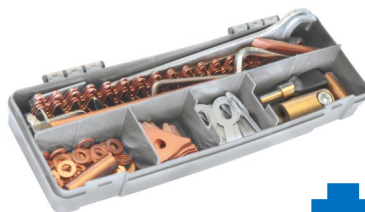

MATE

MELBOURNE AUTOMOTIVE TOOLS & EQUIPMENT

GYS 39.02 EASYLINER DENT PULLER

Easyliner is the complete solution for dent pulling essential for repairing small, medium and big dents in sills, wings, doors and bonnets.

EASYLINER enables to:

- Remove dents without disassembling
- Repair without replacing
- Reduce the down-time
- Increase margin
- Improve profitability

240 VOLT POWER

3800 AMPS

2M GUN CABLE

INCLUDES:

Delivered as standard with :

- Spot 1000 Trolley
- Levelling Bar Double Action
- Dent Box Easy

Stock Code - 053618

Call : 0409 386 544 Visit : www.mateauto.com.au